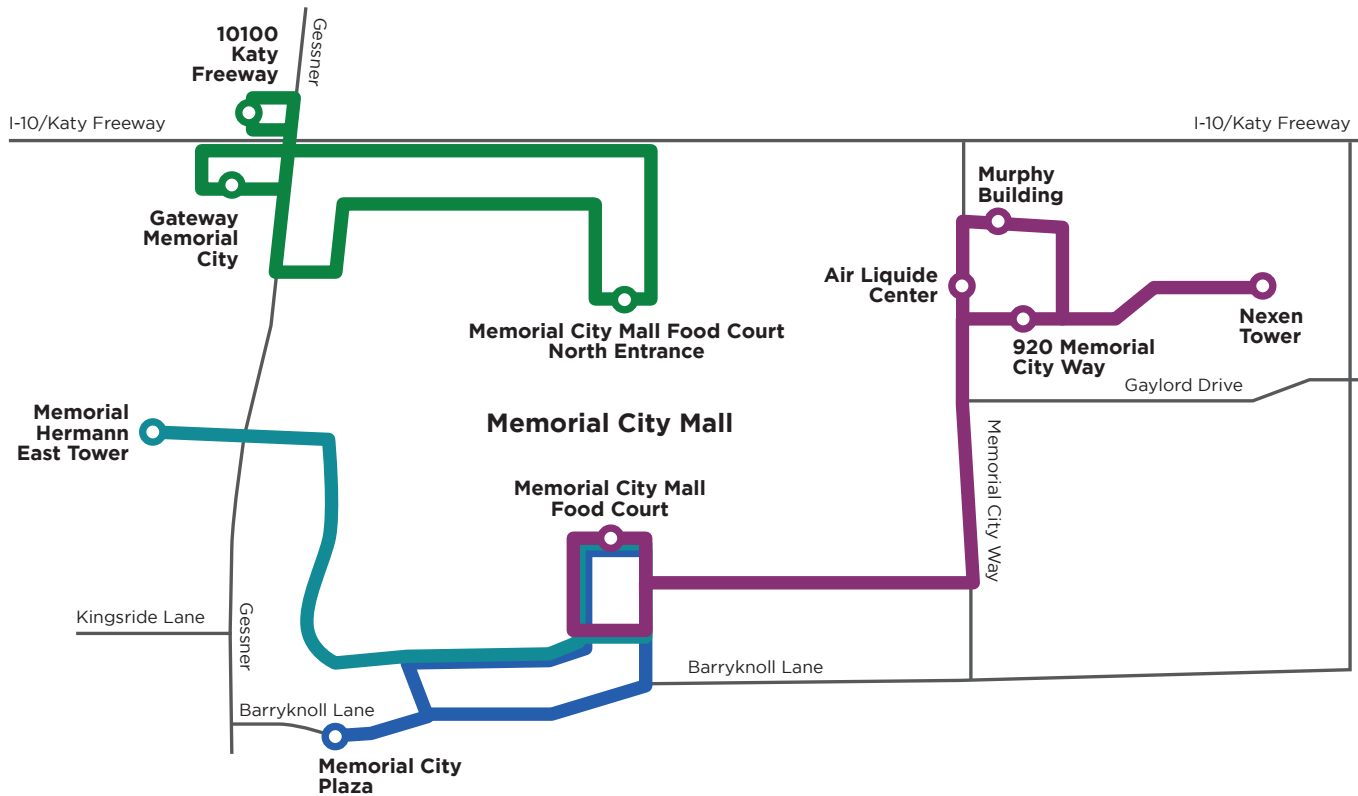

TO MEMORIAL CITY MALL FOOD COURT

**MONDAY - FRIDAY  
11 AM TO 2 PM**

**NEW ROUTE  
GESSNER NORTH**

### ● GESSNER NORTH ROUTE

Stops include:

- Memorial City Mall Food Court North Entrance
- Gateway Memorial City
- 10100 Katy Fwy

### ● HEALTHCARE CAMPUS ROUTE

Stops include:

- Memorial City Mall Food Court
- Memorial Hermann East Tower

### ● THE PLAZAS ROUTE

Stops include:

- Memorial City Mall Food Court
- Memorial City Plaza